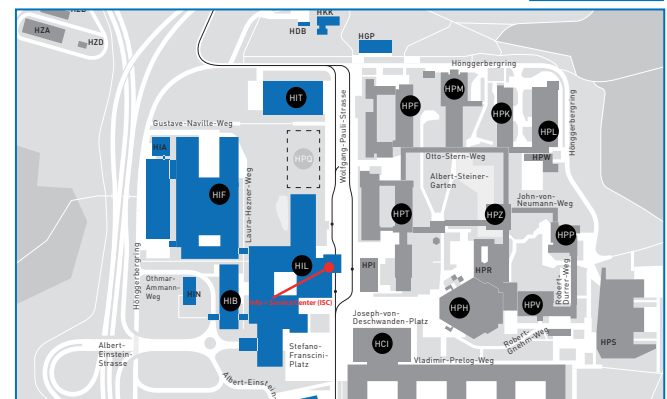

Availability by phone

Monday - Friday 07.00 - 17.00

Building opening hours HIF

Monday - Friday 07.00 - 18.00

Building opening hours HIL, HXE

Monday - Friday 07.00 - 22.00
Saturday 08.00 - 12.00

Building opening hours HIA

Monday - Friday 06.45 - 16.30

Building opening hours HIB

Monday - Friday 07.00 - 19.00

Building opening hours HIT

Monday - Friday 07.00 - 20.30

Building opening hours HGP

Monday - Friday 11.15 - 14.00

Building opening hours HDB

Monday - Friday 09.00 - 17.00

Building opening hours HKK

Monday - Friday 07.00 - 18.30

Phone numbers of the emergency desk

Internal number 888
External number +41 44 342 11 88
First aid room HIL D 31.2

Our service

- First intervention at events
- Technical maintenance (operation, maintenance, troubleshooting of technical equipment)
- Supply (media supply / media take back)
- General caretaker services such as snow removal, control rounds, etc.
- Building cleaning, waste disposal and recycling
- Opening and closing of buildings
- Facility services such as congress and seminar support, carpentry etc.
- Room signage
- Access control
- Key management in Info + Service Center (ISC) HIL D25.1
  Monday - Friday 07.00 - 17.00

Inquiries / Notifications

Please report irregularities, defects, conspicuous features to us, we will be happy to help you! You facilitate our processing if you make the reports via the reporting portal

www.immobilien-services.ethz.ch